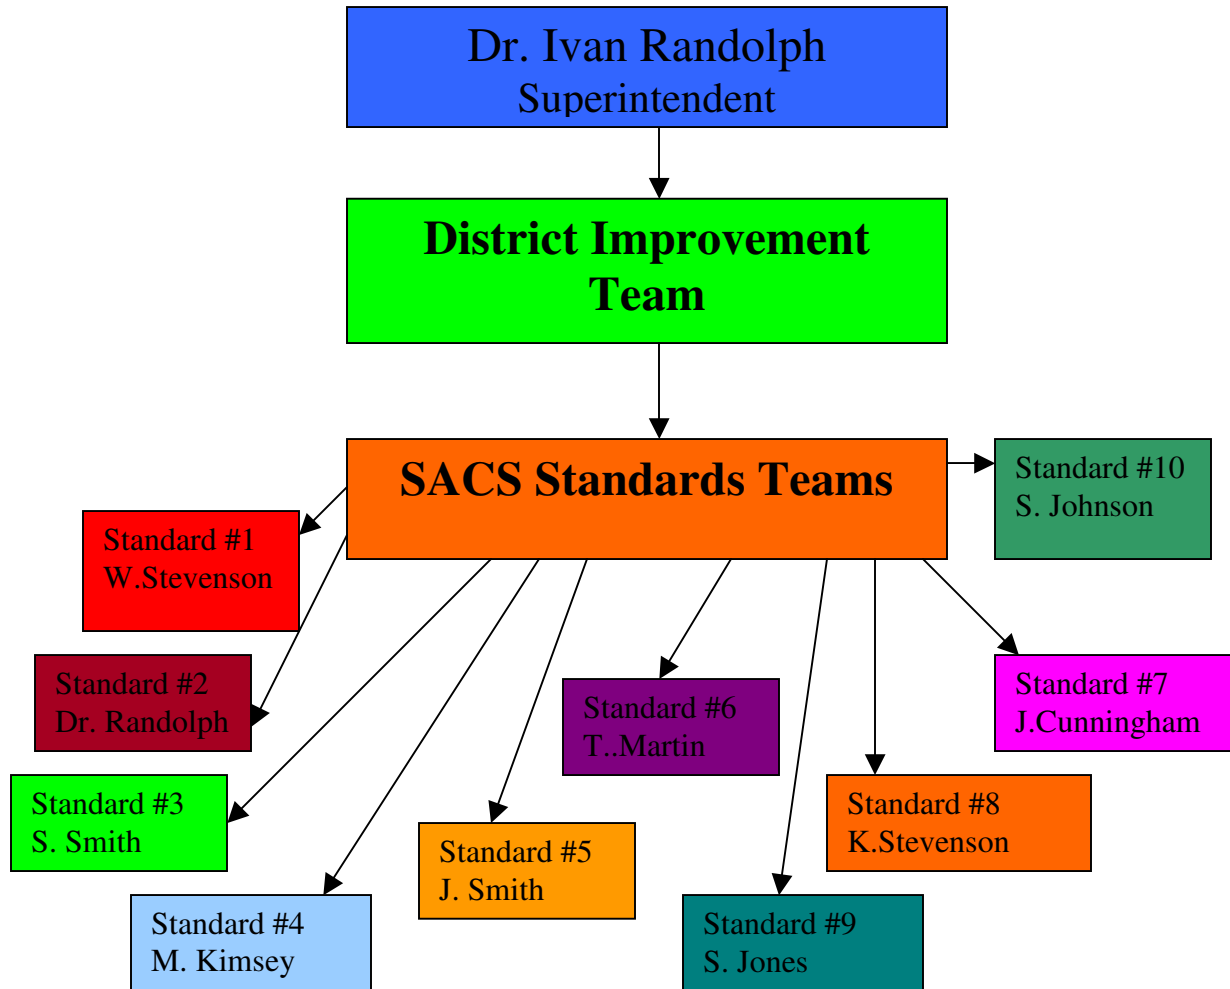

Abbeville County School District

Standard #1 Beliefs

Standard #2 Leadership

Standard #3 Curriculum

Standard #4 Instructional Design

Standard #5 Assessment

Standard #6 Resources (Financial/Human)

Standard #7 Student Services

Standard #8 Staff/Stakeholder Communications

Standard #9 Physical Facilities

Standard #10 Continuous Process of Improvement