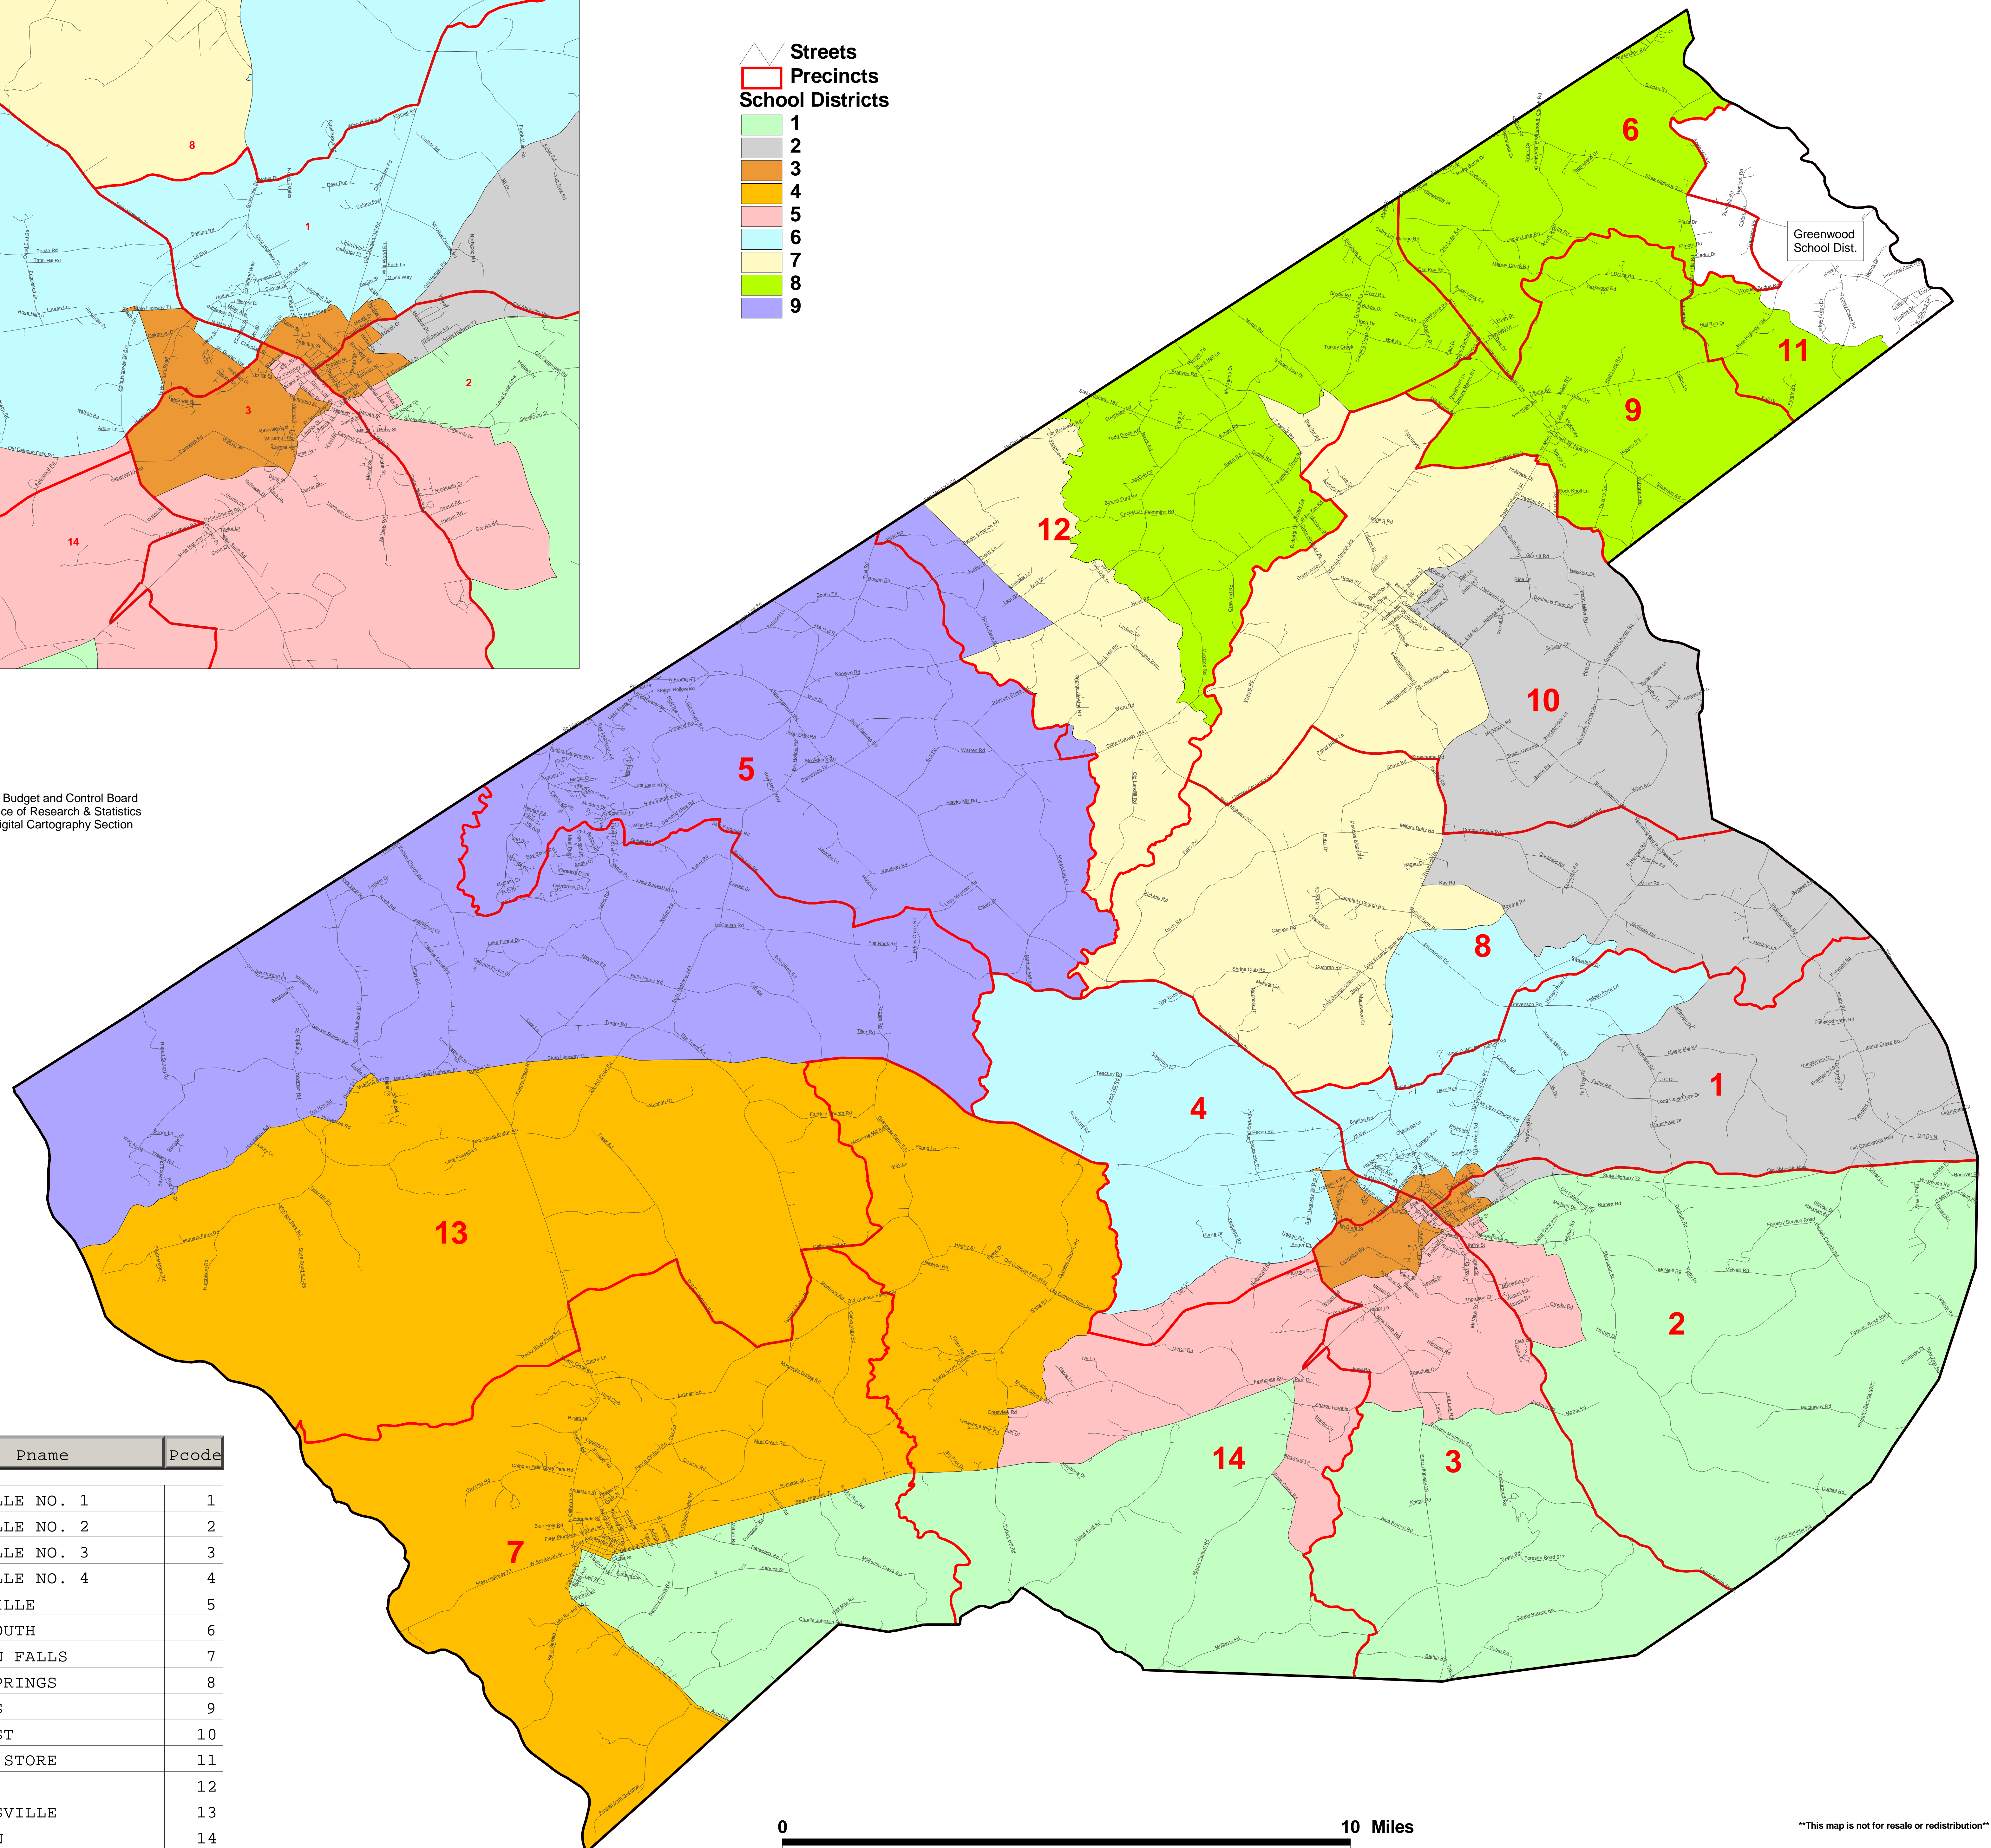

Abbeville County School District Map

Pname	Pcode
ABBEVILLE NO. 1	1
ABBEVILLE NO. 2	2
ABBEVILLE NO. 3	3
ABBEVILLE NO. 4	4
ANTREVILLE	5
BROADMOUTH	6
CALHOUN FALLS	7
COLD SPRINGS	8
DONALDS	9
DUE WEST	10
HALL'S STORE	11
KEOWEE	12
LOWNDESVILLE	13
LEBANON	14