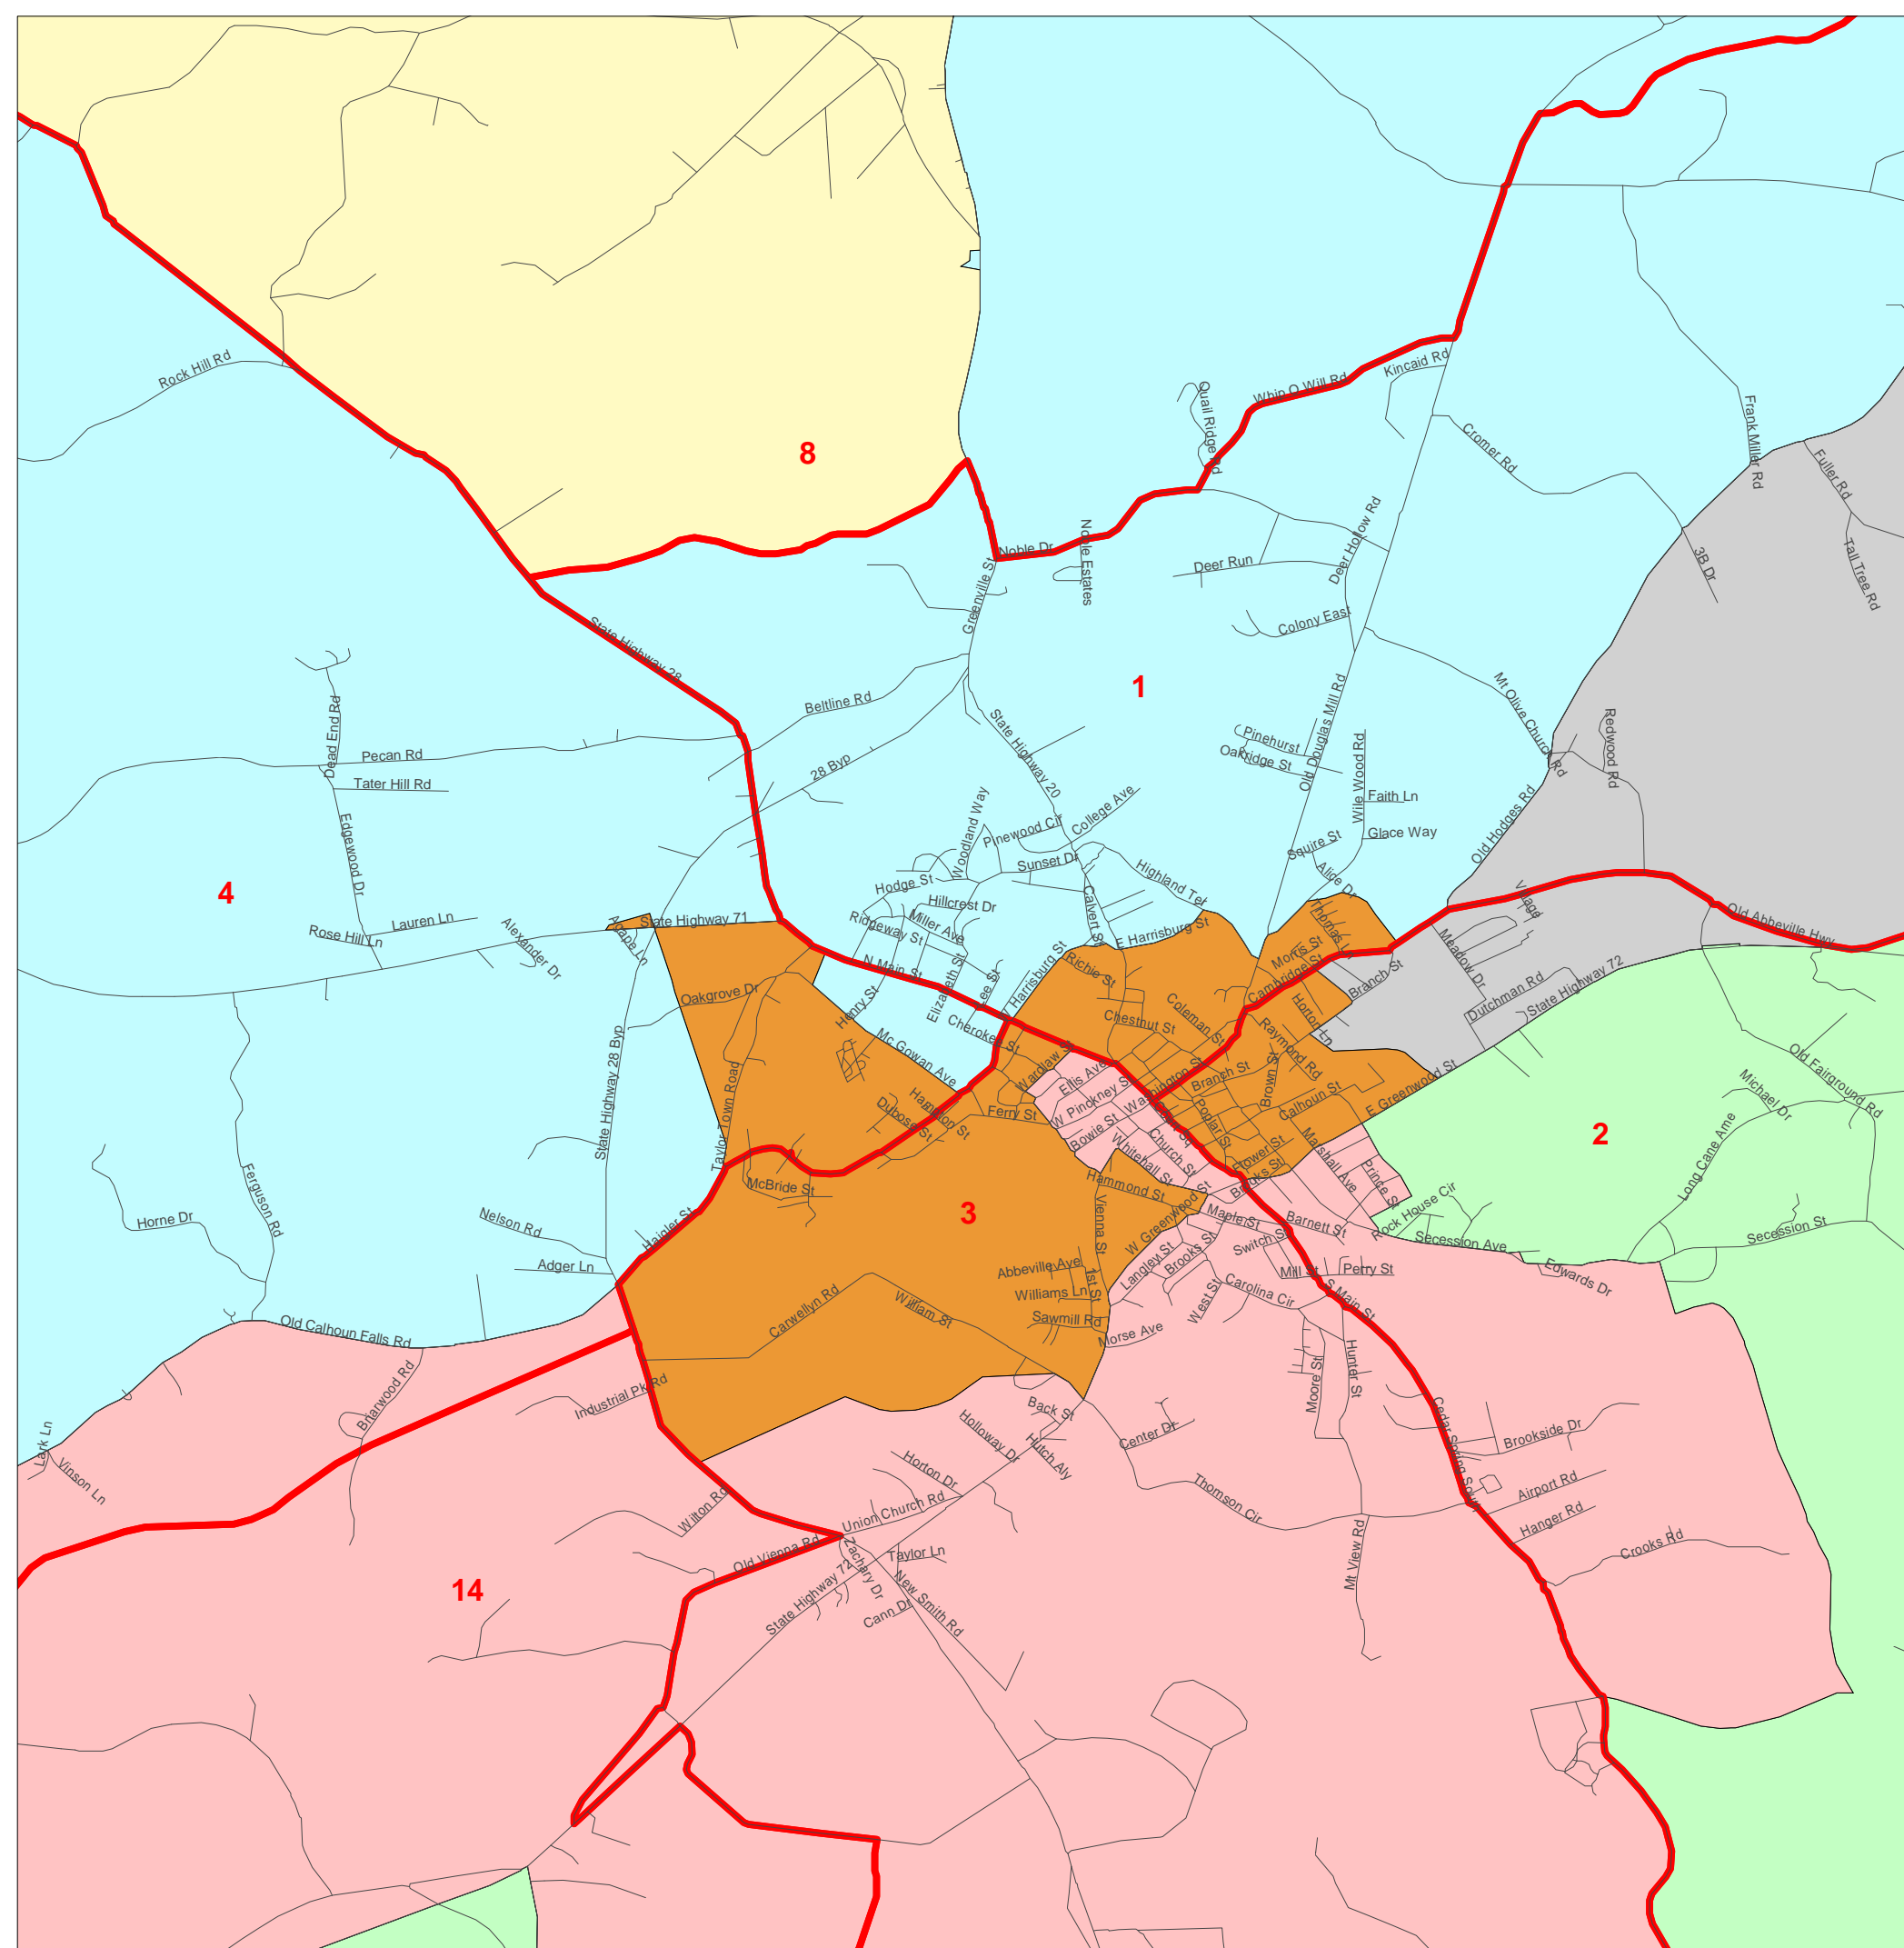

Abbeville County School District Map

Pname	Pcode
ABBEVILLE NO. 1	1
ABBEVILLE NO. 2	2
ABBEVILLE NO. 3	3
ABBEVILLE NO. 4	4
ANTREVILLE	5
BROADMOUTH	6
CALHOUN FALLS	7
COLD SPRINGS	8
DONALDS	9
DUE WEST	10
HALL'S STORE	11
KEOWEE	12
LOWNDESVILLE	13
LEBANON	14